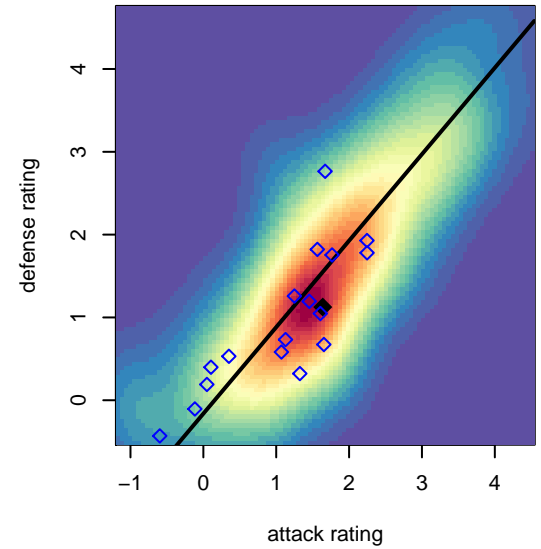

Tracyton Inferno G99

Tracyton SC
 Tracyton, WA
 G99 total strength=1198
 attack=5.15 defense=3.08
 spr league = Win PSPL Classic 3 U15

alt names used:
 Tracyton Inferno 99
 Tracyton Inferno
 TRACYTON INFERNO 99
 Tracyton Soccer Club Inferno 99
 TRACYTON INFERNO 99 (WA)

Venues played:
 2014 Seattle Cup GU15
 2014 Crossfire Select Cup GU15 Gold
 2014 Skagit Super Cup U15 Gold
 2014 Win PSPL Classic 3 U15
 2014 WA Cup GU15 Bronze/Silver U15

Tracyton Inferno G99
 Dots are actual minus expected GF (blue circles) and GA (red triangles).
 Blue line is smoothed change in attack strength. Red is smoothed change in defense strength.

**attack and defense variance (black dot)
relative to other teams
and top 10 in region**

**attack and defense rating
relative to others at age
and all opponents in last 13 months**

**attack and defense rating
relative to others at age
and all opponents in last 13 months**

Performance relative to 13 month average

Performance relative to 13 month average

Distribution of opponents
 Red = Lose zone, Blue = Win zone, Green = Even
 Black line separates win/lose zones

lot. A=Neither has attack advantage, B=Opponent has both attack and defense advantage, C=Opponent has both attack and defense disadvantage, D=Both have