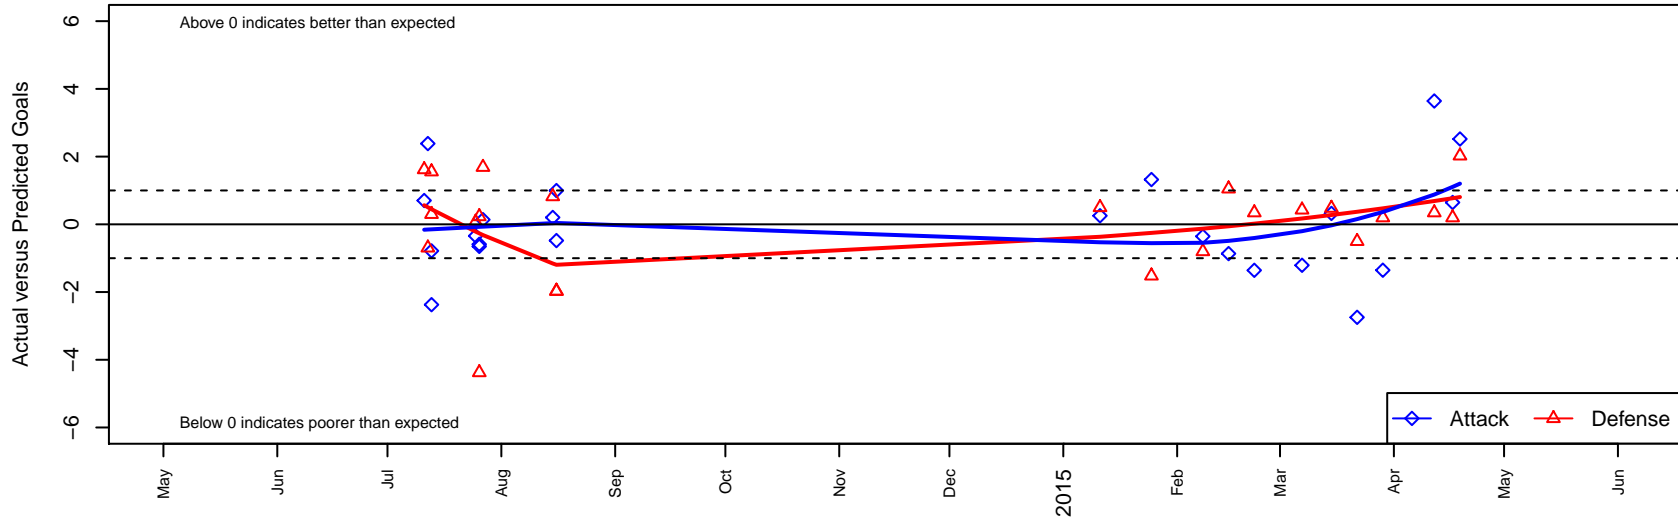

Tracyton Inferno G99

Tracyton SC
 Tracyton, WA
 G99 total strength=1198
 attack=5.15 defense=3.08
 spr league = Win PSPL Classic 3 U15

alt names used:
 Tracyton Inferno 99
 Tracyton Inferno
 TRACYTON INFERNO 99
 Tracyton Soccer Club Inferno 99
 TRACYTON INFERNO 99 (WA)

Venues played:
 2014 Seattle Cup GU15
 2014 Crossfire Select Cup GU15 Gold
 2014 Skagit Super Cup U15 Gold
 2014 Win PSPL Classic 3 U15
 2014 WA Cup GU15 Bronze/Silver U15

Tracyton Inferno G99
 Dots are actual minus expected GF (blue circles) and GA (red triangles).
 Blue line is smoothed change in attack strength. Red is smoothed change in defense strength.

**attack and defense variance (black dot)
relative to other teams
and top 10 in region**

**attack and defense rating
relative to others at age
and all opponents in last 13 months**

**attack and defense rating
relative to others at age
and all opponents in last 13 months**

Performance relative to 13 month average

Performance relative to 13 month average

Distribution of opponents
 Red = Lose zone, Blue = Win zone, Green = Even
 Black line separates win/lose zones

lot. A=Neither has attack advantage, B=Opponent has both attack and defense advantage, C=Opponent has both attack and defense disadvantage, D=Both have