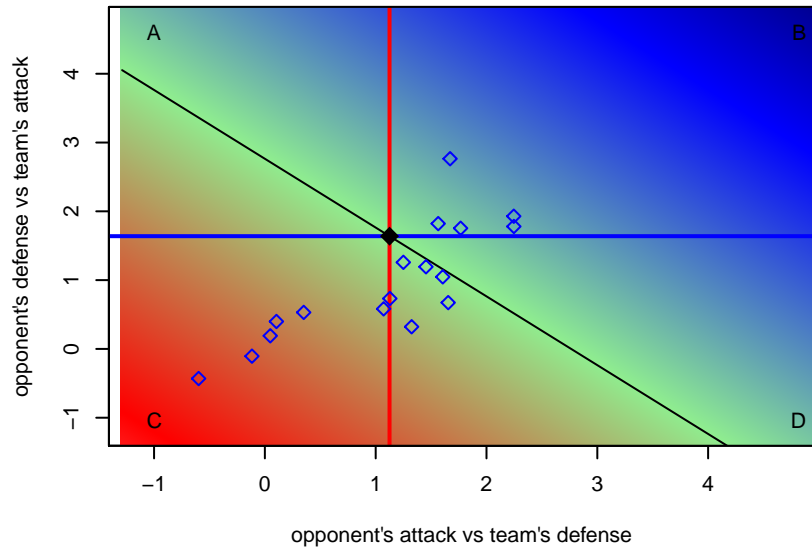

Venues played:
 2014 Seattle Cup GU15
 2014 Crossfire Select Cup GU15 Gold
 2014 Skagit Super Cup U15 Gold
 2014 Win PSPL Classic 3 U15
 2014 WA Cup GU15 Bronze/Silver U15

Tracyton Inferno G99
 Dots are actual minus expected GF (blue circles) and GA (red triangles).
 Blue line is smoothed change in attack strength. Red is smoothed change in defense strength.

**attack and defense variance (black dot)
relative to other teams
and top 10 in region**

**attack and defense rating
relative to others at age
and all opponents in last 13 months**

**attack and defense rating
relative to others at age
and all opponents in last 13 months**

Performance relative to 13 month average

Performance relative to 13 month average

Distribution of opponents
 Red = Lose zone, Blue = Win zone, Green = Even
 Black line separates win/lose zones

lot. A=Neither has attack advantage, B=Opponent has both attack and defense advantage, C=Opponent has both attack and defense disadvantage, D=Both have