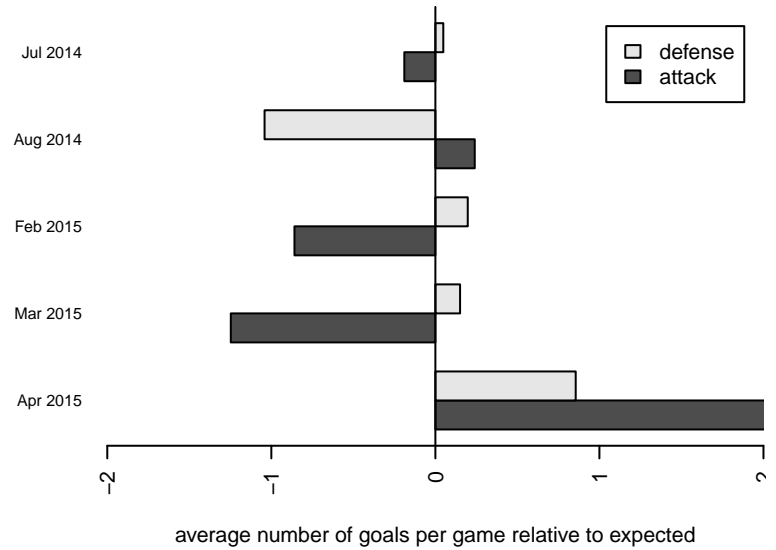

Venues played:
 2014 Seattle Cup GU15
 2014 Crossfire Select Cup GU15 Gold
 2014 Skagit Super Cup U15 Gold
 2014 Win PSPL Classic 3 U15
 2014 WA Cup GU15 Bronze/Silver U15

Tracyton Inferno G99
 Dots are actual minus expected GF (blue circles) and GA (red triangles).
 Blue line is smoothed change in attack strength. Red is smoothed change in defense strength.

**attack and defense variance (black dot)
relative to other teams
and top 10 in region**

**attack and defense rating
relative to others at age
and all opponents in last 13 months**

**attack and defense rating
relative to others at age
and all opponents in last 13 months**

Performance relative to 13 month average

Performance relative to 13 month average

Distribution of opponents
 Red = Lose zone, Blue = Win zone, Green = Even
 Black line separates win/lose zones

lot. A=Neither has attack advantage, B=Opponent has both attack and defense advantage, C=Opponent has both attack and defense disadvantage, D=Both have